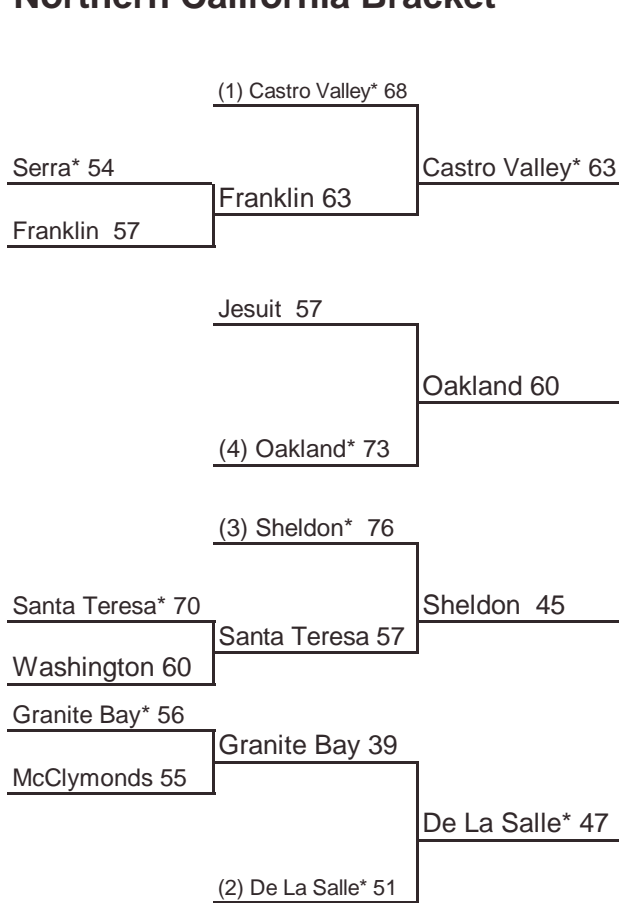

Northern California Bracket

ARCO ARENA

Southern California Bracket

*Denotes Home Team / Host Priority Number will determine host starting in 2nd Round
 Number in parentheses denotes seeded teams

North Host Priority