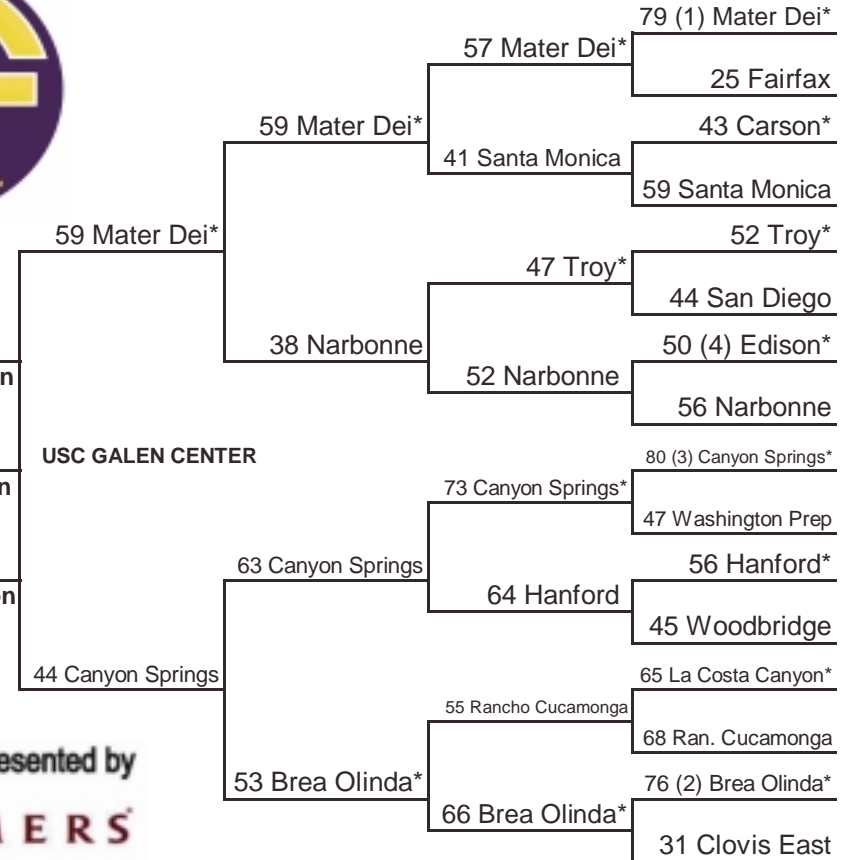

ARCO ARENA

Northern California Bracket

ARCO ARENA

Berkeley
North Champion

State Champion

Mater Dei
South Champion

Southern California Bracket

USC GALEN CENTER