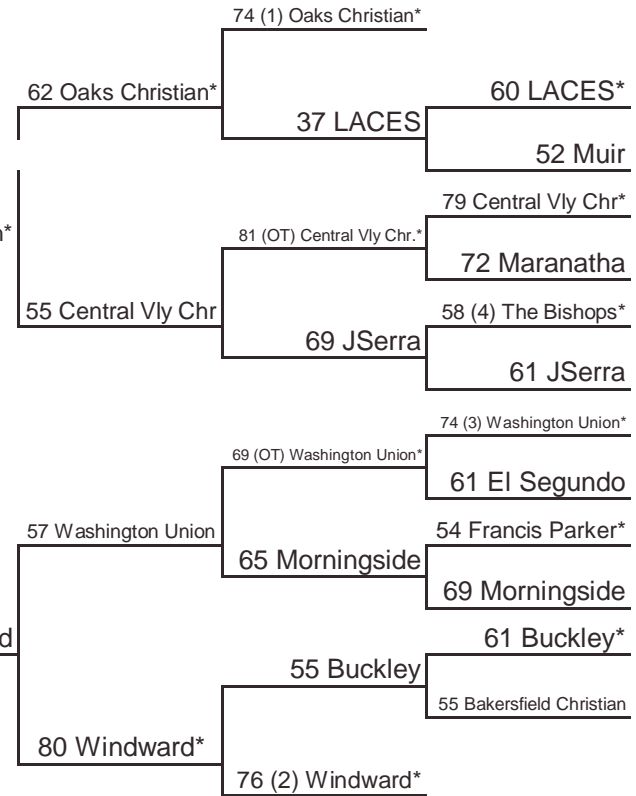

South Host Priority

- 1 La Canada (SS) 28-3
- 2 Harvard-Westlake (SS) 27-4
- 3 Lutheran, Orange (SS) 23-6
- 4 Price, Los Angeles (SS) 23-7
- 5 Inglewood (SS) 24-7
- 6 University City, San Diego (SDS) 16-13
- 7 Chatsworth (LAS) 24-9
- 8 Hoover, Fresno (CS) 19-8
- 9 Crespi, Encino (SS) 23-8
- 10 Palm Springs (SS) 25-2
- 11 Lutheran, La Verne (SS) 21-5
- 12 Golden Valley, Bakersfield (CS) 19-8
- 13 Independence, Bakersfield (CS) 14-14
- 14 Mission Bay (SDS) 15-11
- 15 Garfield, Los Angeles (LAS) 21-7

ARCO ARENA

Northern California Bracket

Southern California Bracket

***Denotes Home Team / Host Priority Number will determine host starting in 2nd Round
Number in parentheses denotes seeded teams**

North Host Priority