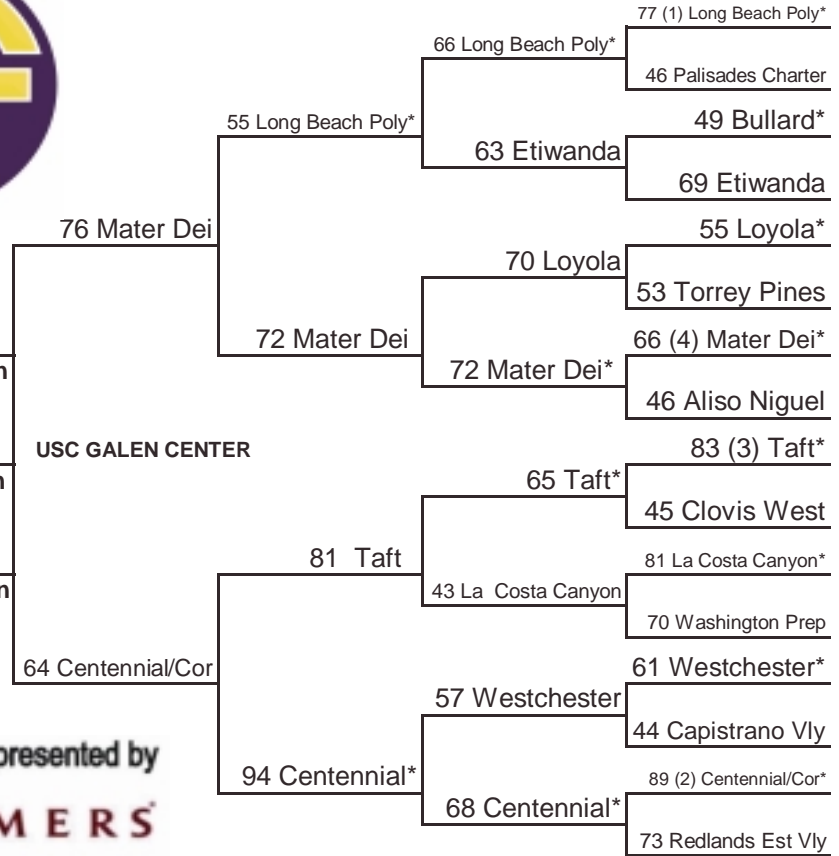

2011 CIF STATE BOYS DIV I BASKETBALL CHAMPIONSHIPS PRESENTED BY FARMERS

1ST ROUND	2ND ROUND	REG. SEMI-FINALS	REG. FINALS	STATE FINALS	REG. FINALS	REG. SEMI-FINALS	2ND ROUND	1ST ROUND
TUE MAR 8	THUR MAR 10	SAT MAR 12	SAT MAR 19	SAT MAR 26	SAT MAR 19	SAT MAR 12	THUR MAR 10	TUE MAR 8
7:00 P.M.	7:00 P.M.	7:00 P.M.	8:00 P.M.	8:00 P.M.	8:00 P.M.	7:00 P.M.	7:00 P.M.	7:00 P.M.
ARCO ARENA								

Northern California Bracket

ARCO ARENA

Southern California Bracket

*Denotes Home Team / Host Priority Number will determine host starting in 2nd Round
 Number in parentheses denotes seeded teams

North Host Priority