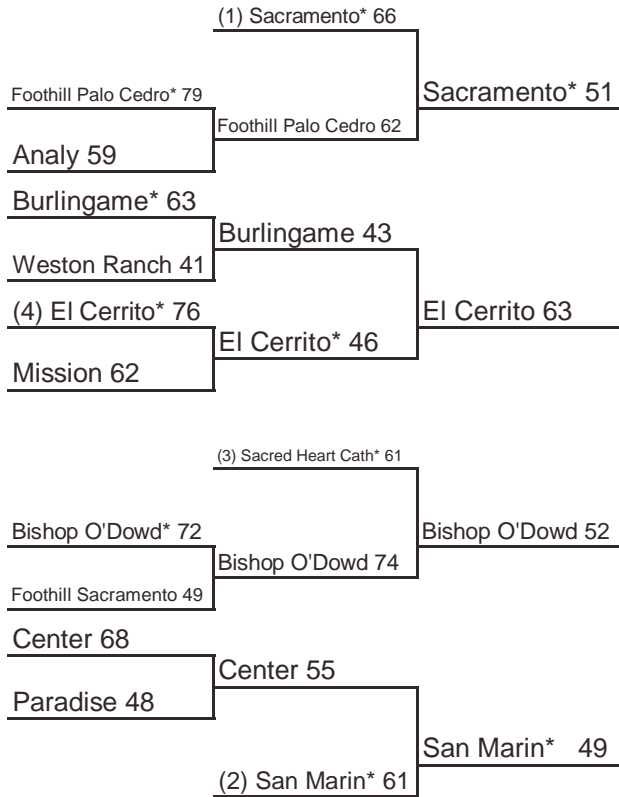

2011 CIF STATE BOYS DIV III BASKETBALL CHAMPIONSHIPS PRESENTED BY FARMERS

1ST ROUND	2ND ROUND	REG. SEMI-FINALS	REG. FINALS	STATE FINALS	REG. FINALS	REG. SEMI-FINALS	2ND ROUND	1ST ROUND
TUE MAR 8	THUR MAR 10	SAT MAR 12	SAT MAR 19	SAT MAR 26	SAT MAR 19	SAT MAR 12	THUR MAR 10	TUE MAR 8
7:00 P.M.	7:00 P.M.	7:00 P.M.	12:00 P.M.	2:45 P.M.	12:00 P.M.	7:00 P.M.	7:00 P.M.	7:00 P.M.
				ARCO ARENA				

Northern California Bracket

ARCO ARENA

Bishop O'Dowd
North Champion

State Champion

Lutheran

South Champion

CIF State Championships presented by

FARMERS