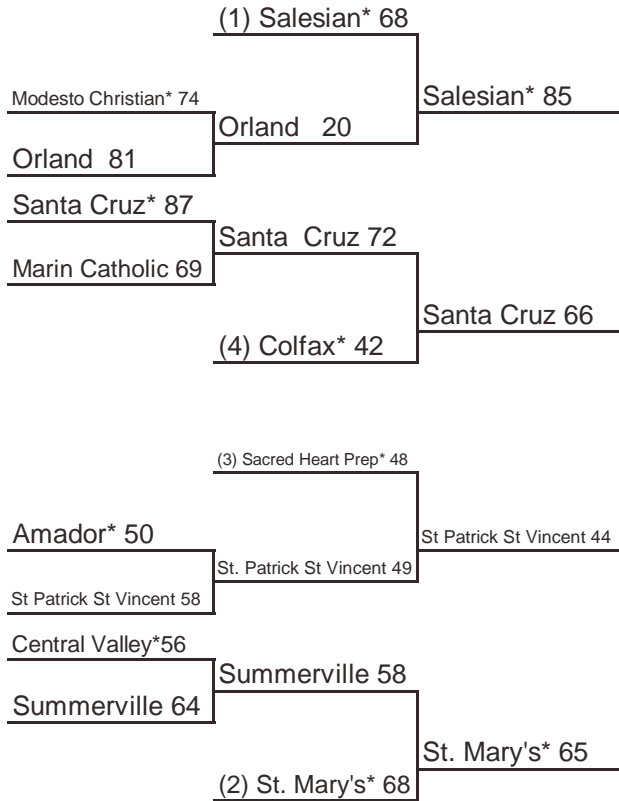

South Host Priority

- 1 La Canada (SS) 28-3
- 2 Harvard-Westlake (SS) 27-4
- 3 Lutheran, Orange (SS) 23-6
- 4 Price, Los Angeles (SS) 23-7
- 5 Inglewood (SS) 24-7
- 6 University City, San Diego (SDS) 16-13
- 7 Chatsworth (LAS) 24-9
- 8 Hoover, Fresno (CS) 19-8
- 9 Crespi, Encino (SS) 23-8
- 10 Palm Springs (SS) 25-2
- 11 Lutheran, La Verne (SS) 21-5
- 12 Golden Valley, Bakersfield (CS) 19-8
- 13 Independence, Bakersfield (CS) 14-14
- 14 Mission Bay (SDS) 15-11
- 15 Garfield, Los Angeles (LAS) 21-7

ARCO ARENA

Northern California Bracket

Southern California Bracket

***Denotes Home Team / Host Priority Number will determine host starting in 2nd Round
Number in parentheses denotes seeded teams**

North Host Priority