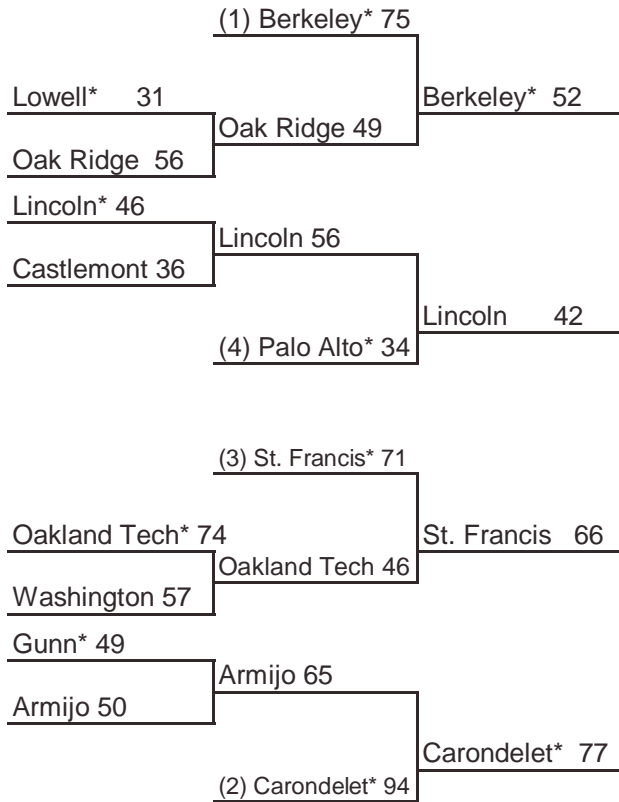

2011 CIF STATE GIRLS DIV I BASKETBALL CHAMPIONSHIPS PRESENTED BY FARMERS

1ST ROUND	2ND ROUND	REG. SEMI-FINALS	REG. FINALS	STATE FINALS	REG. FINALS	REG. SEMI-FINALS	2ND ROUND	1ST ROUND
TUE MAR 8	THUR MAR 10	SAT MAR 12	SAT MAR 19	SAT MAR 26	SAT MAR 19	SAT MAR 12	THUR MAR 10	TUE MAR 8
7:00 P.M.	7:00 P.M.	7:00 P.M.	6:00 P.M.	6:00 P.M.	6:00 P.M.	7:00 P.M.	7:00 P.M.	7:00 P.M.

ARCO ARENA

Northern California Bracket

ARCO ARENA

Berkeley
North Champion

State Champion

Mater Dei
South Champion