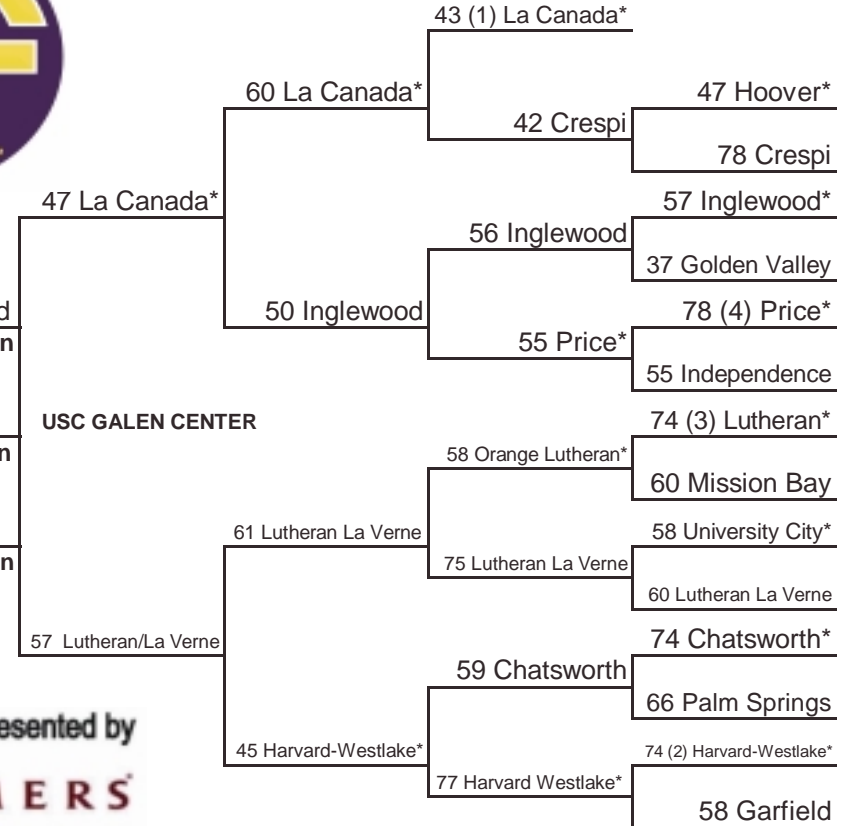

Northern California Bracket

ARCO ARENA

Bishop O'Dowd
North Champion

State Champion

Lutheran

South Champion

CIF State Championships presented by

FARMERS

Southern California Bracket

USC GALEN CENTER

*Denotes Home Team / Host Priority Number will determine host starting in 2nd Round
 Number in parentheses denotes seeded teams

North Host Priority

- 1 Sacramento (SJS) 26-5
- 2 San Marin, Novato (NCS) 29-4
- 3 Sacred Heart Cath., San Fran (CCS) 23-6
- 4 El Cerrito (NCS) 22-7
- 5 Burlingame (CCS) 26-4
- 6 Bishop O'Dowd, Oakland (NCS) 22-6
- 7 Center, Antelope (SJS) 24-7
- 8 Foothill, Palo Cedro (NS) 21-6
- 9 Analy, Sebastopol (NCS) 20-9
- 10 Paradise (NS) 20-8
- 11 Foothill, Sacramento (SJS) 21-9
- 12 Weston Ranch, Stockton (SJS) 26-3
- 13 Mission, San Francisco (SFS) 23-10