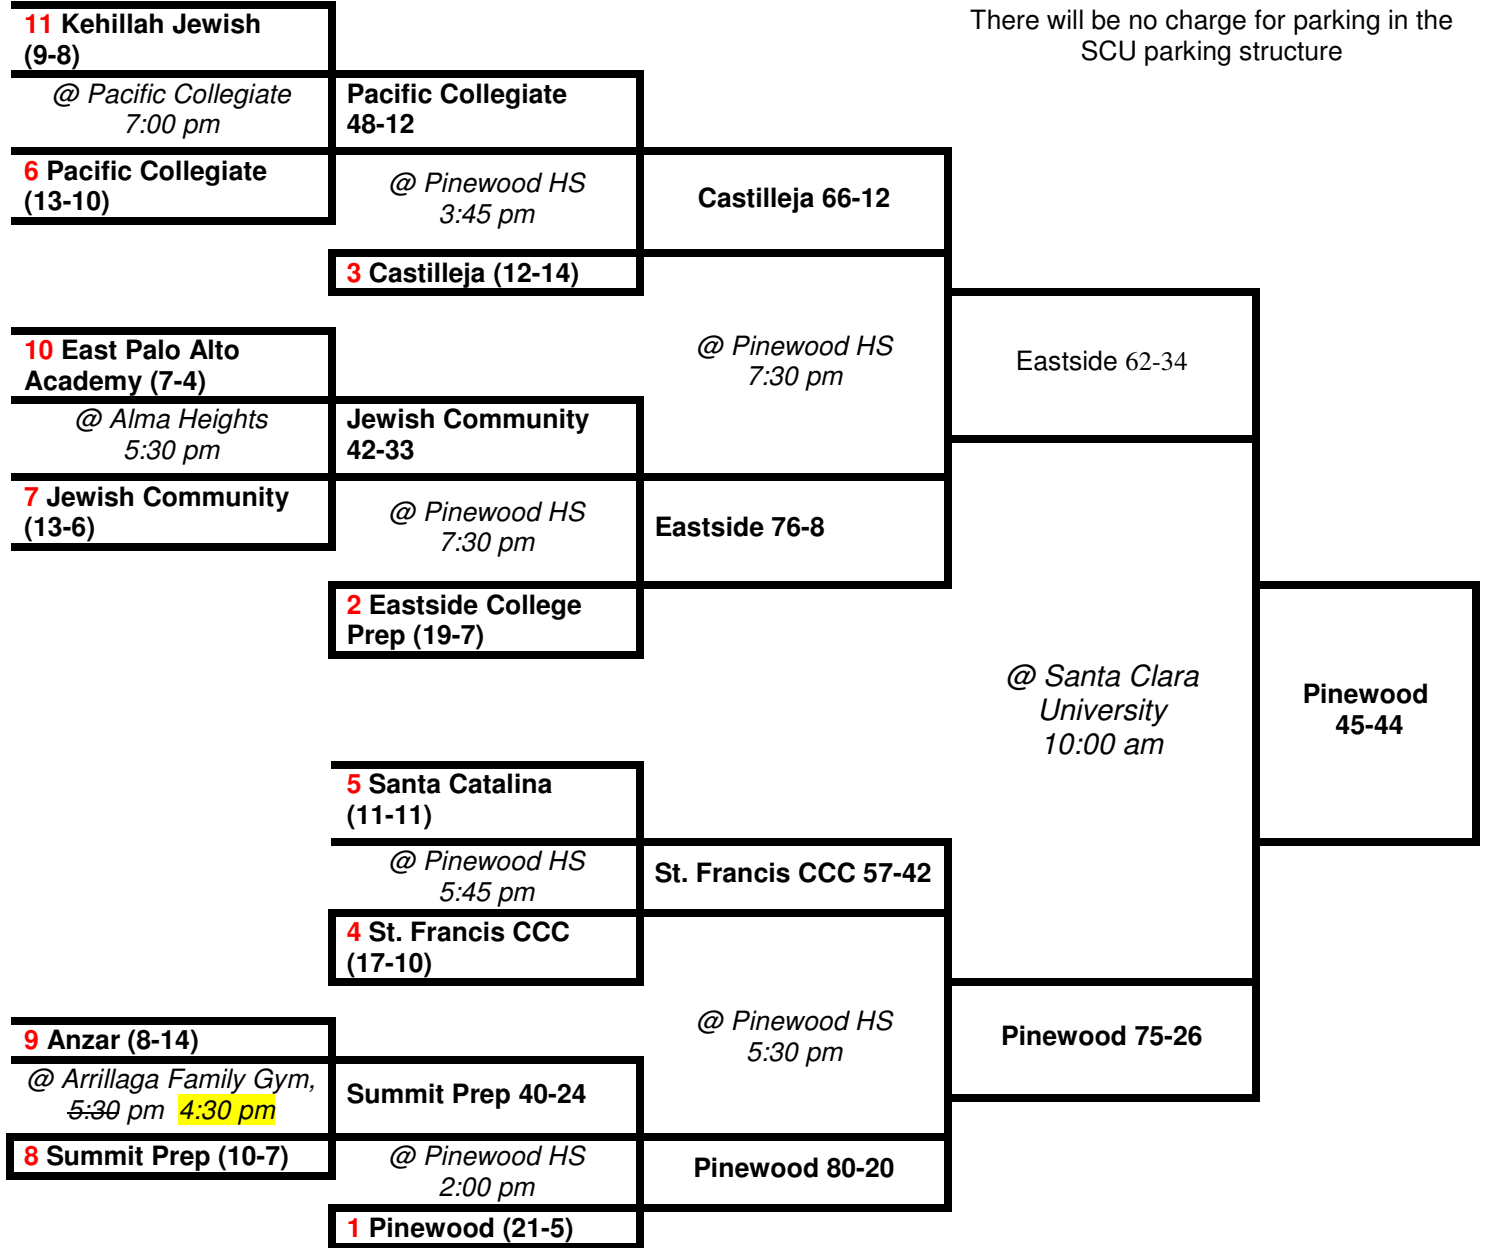

2010-2011 CCS GIRLS BASKETBALL CHAMPIONSHIPS DIVISION V
PRESENTED BY THE FARMERS INSURANCE GROUP

<u>2nd Round</u> Thursday, Feb. 24	<u>Qtr. Finals</u> Saturday, February, 26	<u>Semi Finals</u> Wednesday, March 2	<u>Finals</u> Saturday, March 5	<u>Champion</u>
--	---	---	---------------------------------------	-----------------

Site addresses and possible Quarter and Semi Final game times can be found on page 2

Presented by:

THANKS SPONSORS!

OFFICIAL CCS BASKETBALL

CCS POSTS TIMES AND IN SOME CASES SITES OF CONTESTS AFTER THE PREVIOUS ROUND IS COMPLETE. Why? [Click here for a complete explanation.](#)

Possible Quarter Final Round Times -- Saturday, February. 26 Game times: 2:00/3:45/5:45/7:30 pm

These times will be assigned to this round of play after the previous round results are known. The times do not go in order of seed or bracket placement.

Possible Semi Final Round Times — Wednesday, March 2 Game times: 5:30 or 7:30 pm

These times will be assigned to this round of play after the previous round results are known. The times do not go in order of seed or bracket placement.